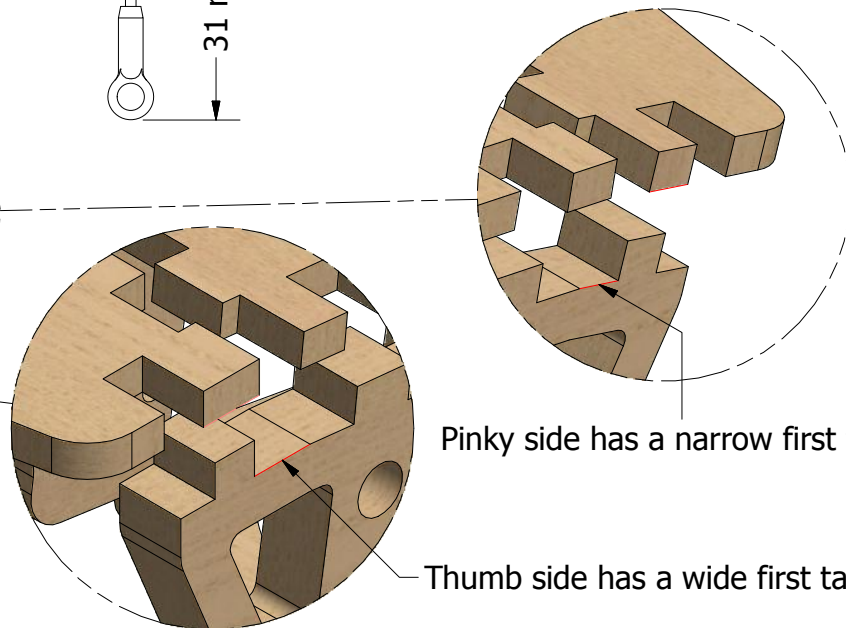

2

1

Palm Exploded View (Right Shown)
Green surfaces represent clean face.
Scale 1:1

Assembled as Left

Assembled as Right

31 mm

Pinky side has a narrow first tab.

Thumb side has a wide first tab.

Wrist Pivot pieces only included in arm kits.

2

1