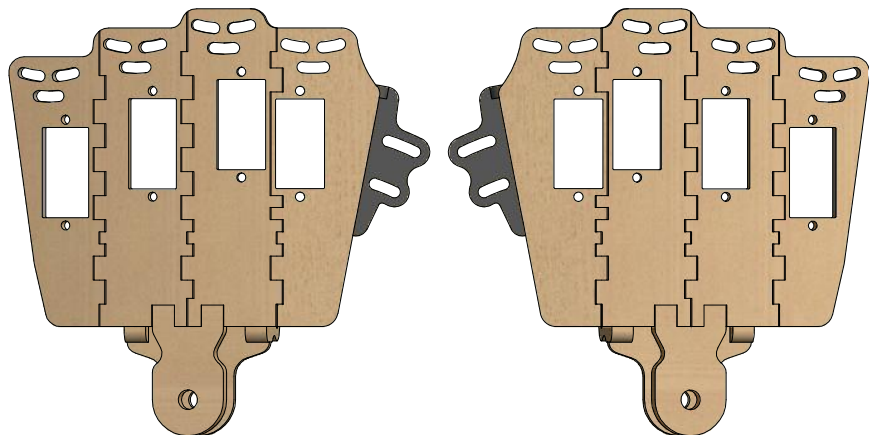

2

1

Palm Exploded View (Right Shown)
Green surfaces represent clean face.
Scale 1:1

Assembled as Left

Assembled as Right

31 mm

Pinky side has a narrow first tab.

Thumb side has a wide first tab.

Wrist Pivot pieces only included in arm kits.

2

1