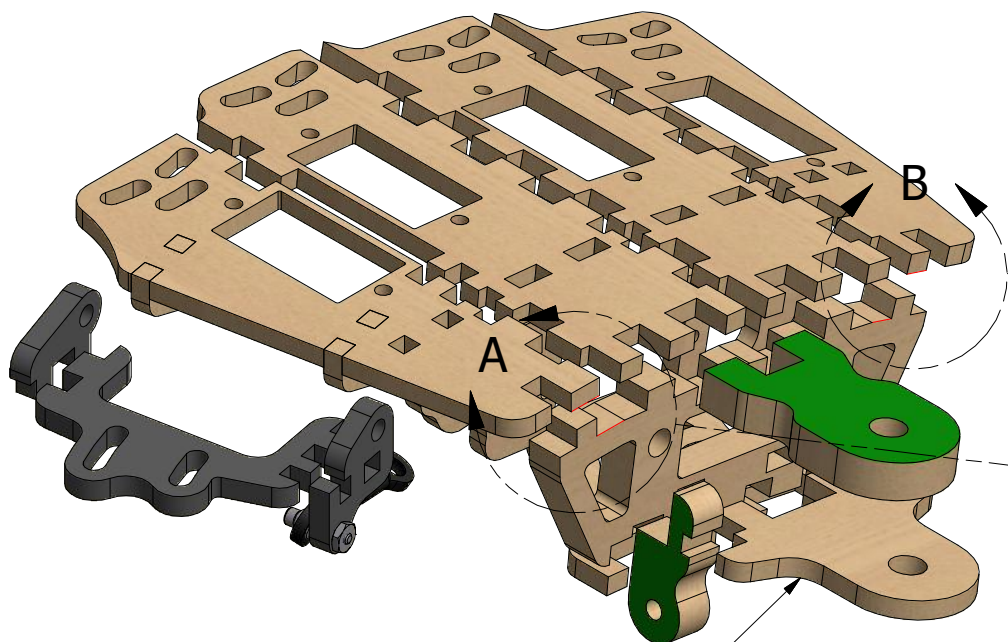

2

1

Palm Exploded View (Right Shown)
Green surfaces represent clean face.
Scale 1:1

Assembled as Left

Assembled as Right

31 mm

Pinky side has a narrow first tab.

Thumb side has a wide first tab.

Wrist Pivot pieces only included in arm kits.

2

1