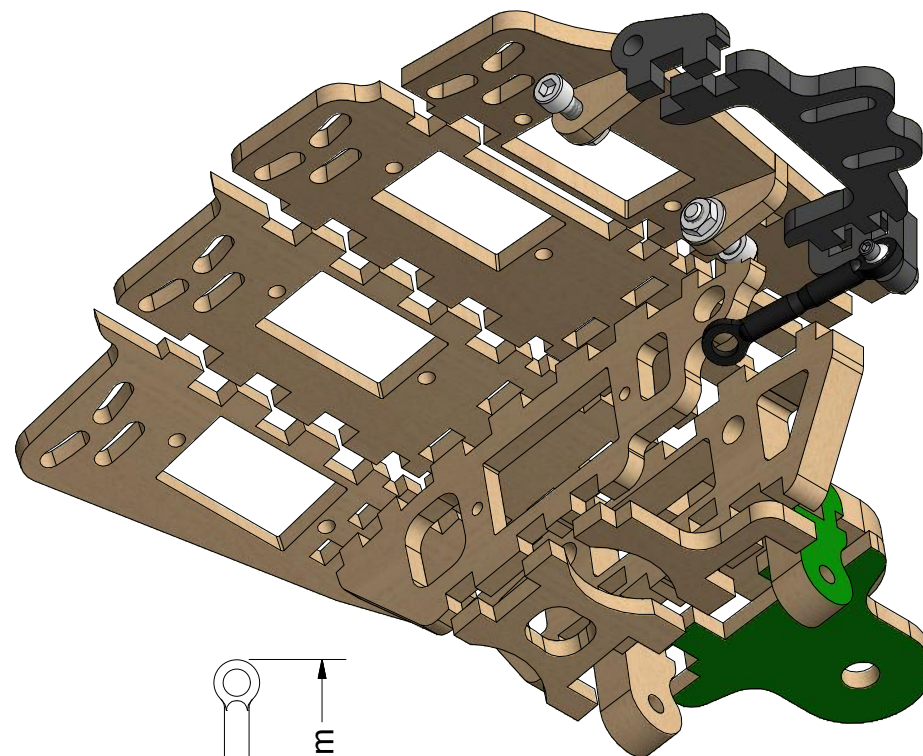

2

1

Palm Exploded View (Right Shown)
Green surfaces represent clean face.
Scale 1:1

Assembled as Left

Assembled as Right

31 mm

Pinky side has a narrow first tab.

Thumb side has a wide first tab.

Wrist Pivot pieces only included in arm kits.

2

1