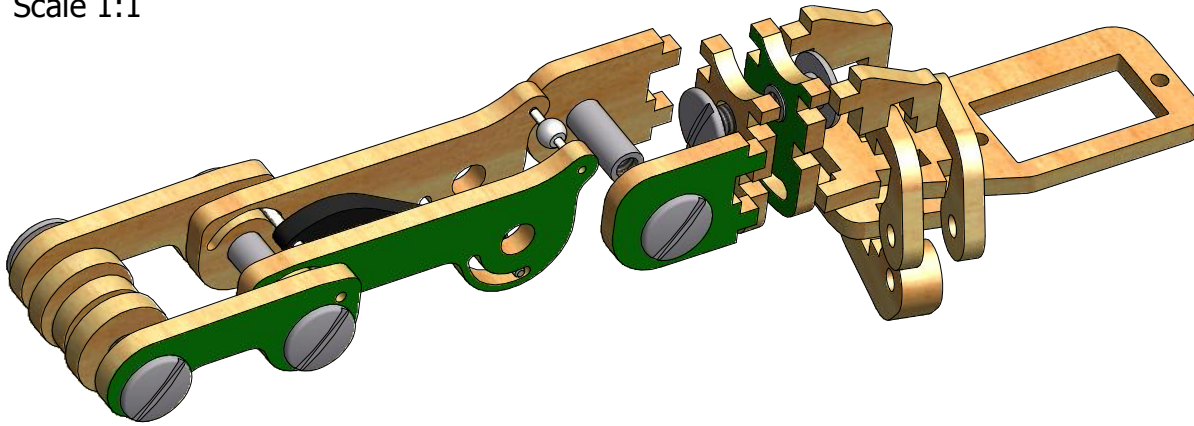

2

1

Thumb Exploded View (Right Shown)  
Green surfaces represent clean face.  
Scale 1:1

Assembled for  
Left Hand

Assembled for  
Right Hand

B

B

52 mm